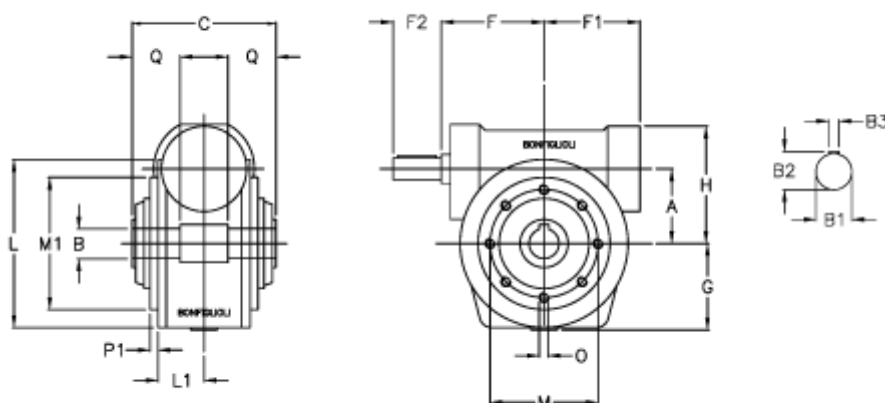

Article number: 3901049018700

Description: Worm gear with solid input shaft  
VF 49P-18-HS

## Measures

a	= 49.5	F1 = 63	O = M6x8
B	= 25	F2 = 40	P1 = 2.5
B1	= 16	g = 56	Q = 22.5
B2	= 18.0	H = 80	
B3	= 5	L = 107.5	
C	= 82	L1 = 36.8	
Description = VF 49P-xx-HS		m = 94	
F	= 65.0	M1 = 68	